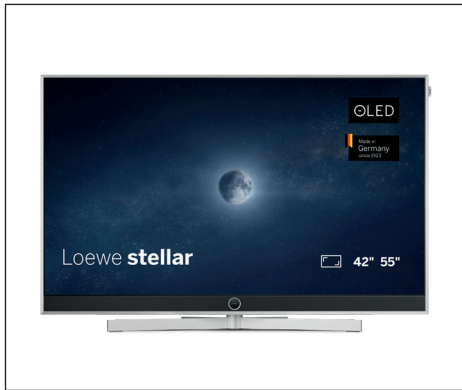

Loewe **stellar**

The craft design TV with Loewe dual channel dr+

High performance OLED module designed, engineered and tailored by Loewe in Kronach

Dual channel dr+ system with double triple tuner and SSD for multi view and multi recording

Full support of 4x HDMI 2.1 and Ultra HD @ 144 Hz VRR for high-speed gaming

Rich variety of smart streaming apps and VOD services

Powerful integrated sound bar for superior audio performance

Optional ultra-slim wall mount and motorized floor stand

Preliminary data sheet
Loewe **stellar**
June 2024

LOEWE.

www.loewe.tv

Loewe stellar

The craft design TV with Loewe dual channel dr+

Home-made OLED module

The latest generation and technology of OLED open cells with master black polarizer offer highest brightness and unparalleled motion picture performance in Ultra HD resolution.